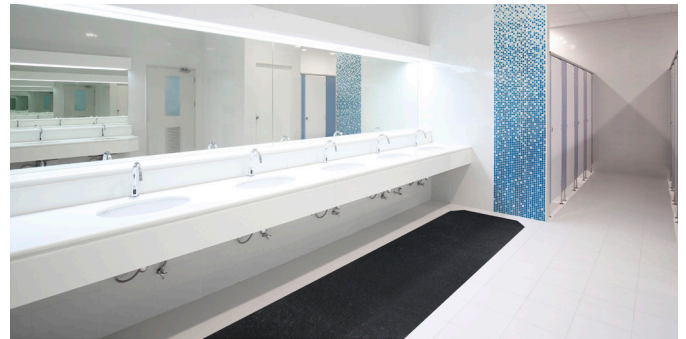

Sure Stride® Matting

Slip-Resistant Mats • Indoor

Product No. 4450

Size (ft.)

2' x 25' roll

3' x 100' roll

Note: One cutting knife is included with each roll. Additional cutting knives may be purchased separately.

Product No. 4459 - Cutting Board

Product No. 4460 - Cutting Knife